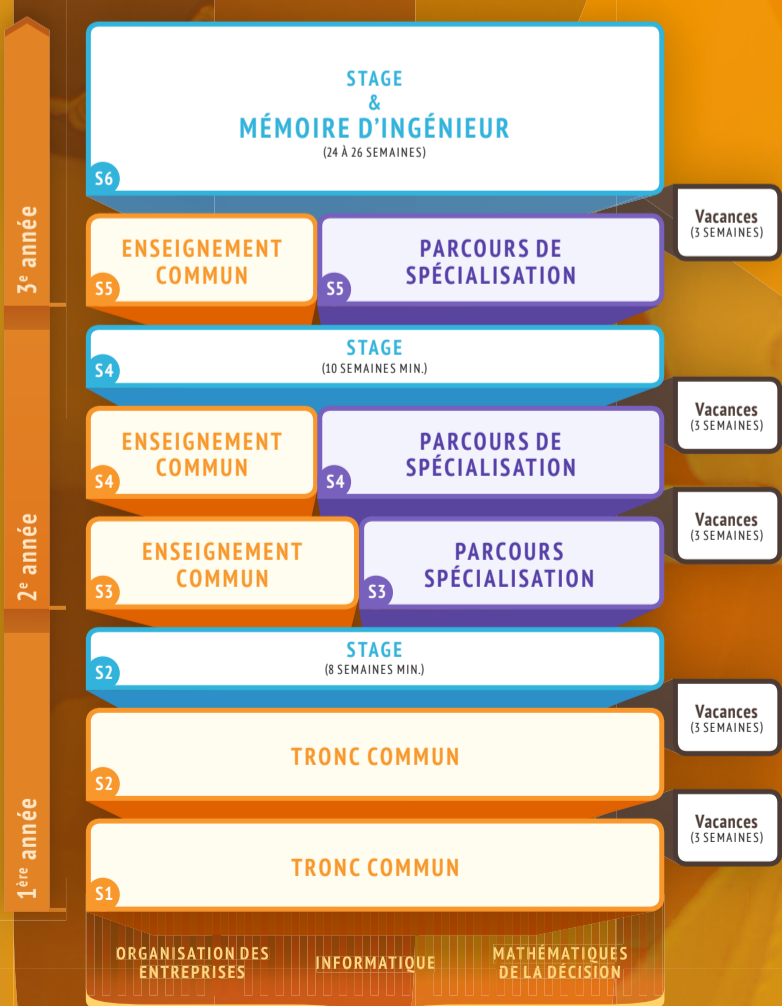

Une formation généraliste en informatique

(Formation ingénieur

) Des parcours au choix et des thématiques diversifiées

-)) Mathématiques financières
-)) Recherche opérationnelle
-)) Modélisation statistique
-)) Data science
-)) Réalité virtuelle et systèmes intelligents
-)) Jeux vidéo et interactions numériques
-)) Sciences de l'image
-)) Système d'information
-)) Ingénierie des connaissances
-)) Génie logiciel
-)) Sécurité Informatique

) Organisation de l'entreprise (OE)

-)) Économie, Gestion & Finance
-)) Management & Organisation des entreprises
-)) Conduite de projet & Entrepreneuriat
-)) Langues & Communication

(Organisation des études

L'enseignement est organisé en « Unités d'Enseignement » (UE) capitalisables (180 ECTS) sur 6 semestres dont 11 mois de stage

40% Info.
30% Math.
30% OE

(Admissions

(en nb de places)

Les élèves ont le choix de suivre le cursus à Évry ou à Strasbourg.

Concours Mines-Télécom banques Mines-Ponts

MP 65 Évry 20 Strasbourg

PSI 12 Évry 8 Strasbourg

PC 10 Évry

TSI 5 Évry

Concours National Deug Option mathématiques

5 Évry

Admission sur titre DUT, BTS-ATS, licence à dominante informatique/mathématiques

30 Évry 15 Strasbourg

Admission sur titre (en 2e année) Master 1, Bachelor à dominante informatique/mathématiques

10 Évry

ORGANISATION DES ENTREPRISES   INFORMATIQUE   MATHÉMATIQUES DE LA DÉCISION

3 AXES DE FORMATION